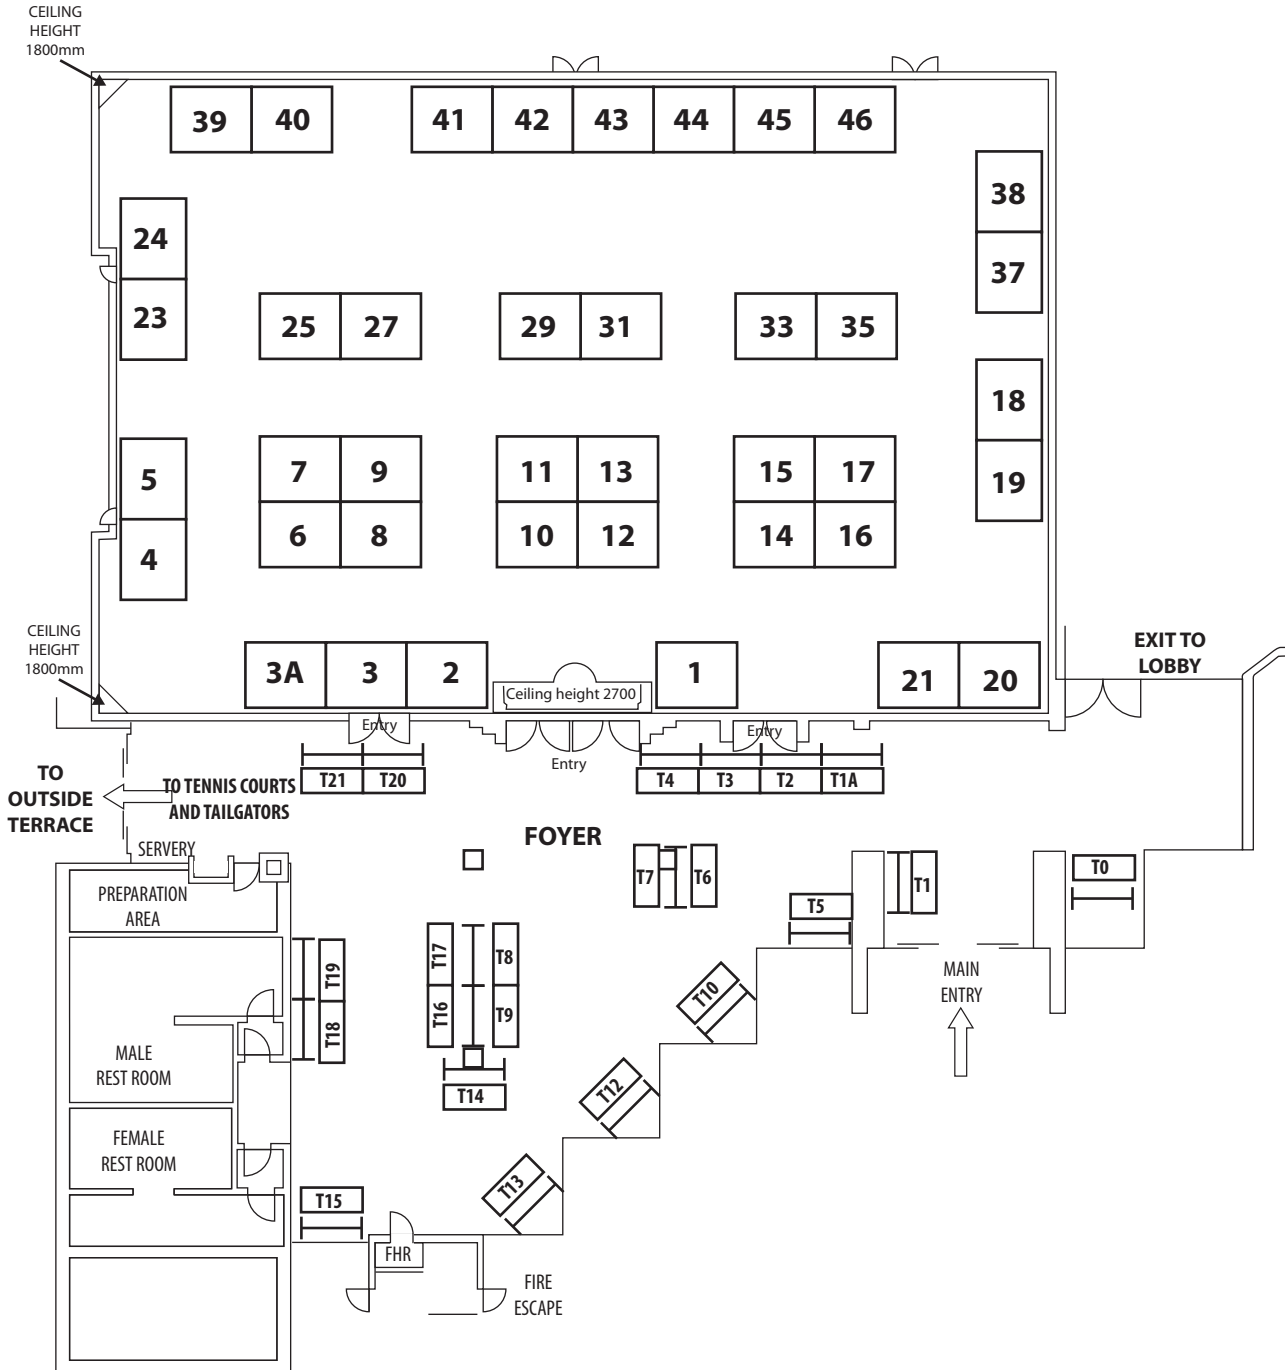

2011

QT GOLD COAST
7 Staghorn Avenue,
Surfers Paradise QLD 4217 Australia
Ph +61 7 5584 1200

Australian OPAL EXHIBITION

TG1	TG2	TG3	TG4	TG5	TG6	TG7	TG8	TG9	TG10	TG11	TG12	TG13	TG14	TG15	TG16

Maxine O'Brien
Coordinator
Australian Opal Exhibition
PO Box 731
Lightning Ridge NSW 2834
Phone: 0427920474
Fax: 02 68290830
Email: mail@austopalexpo.com.au
Website: www.austopalexpo.com.au